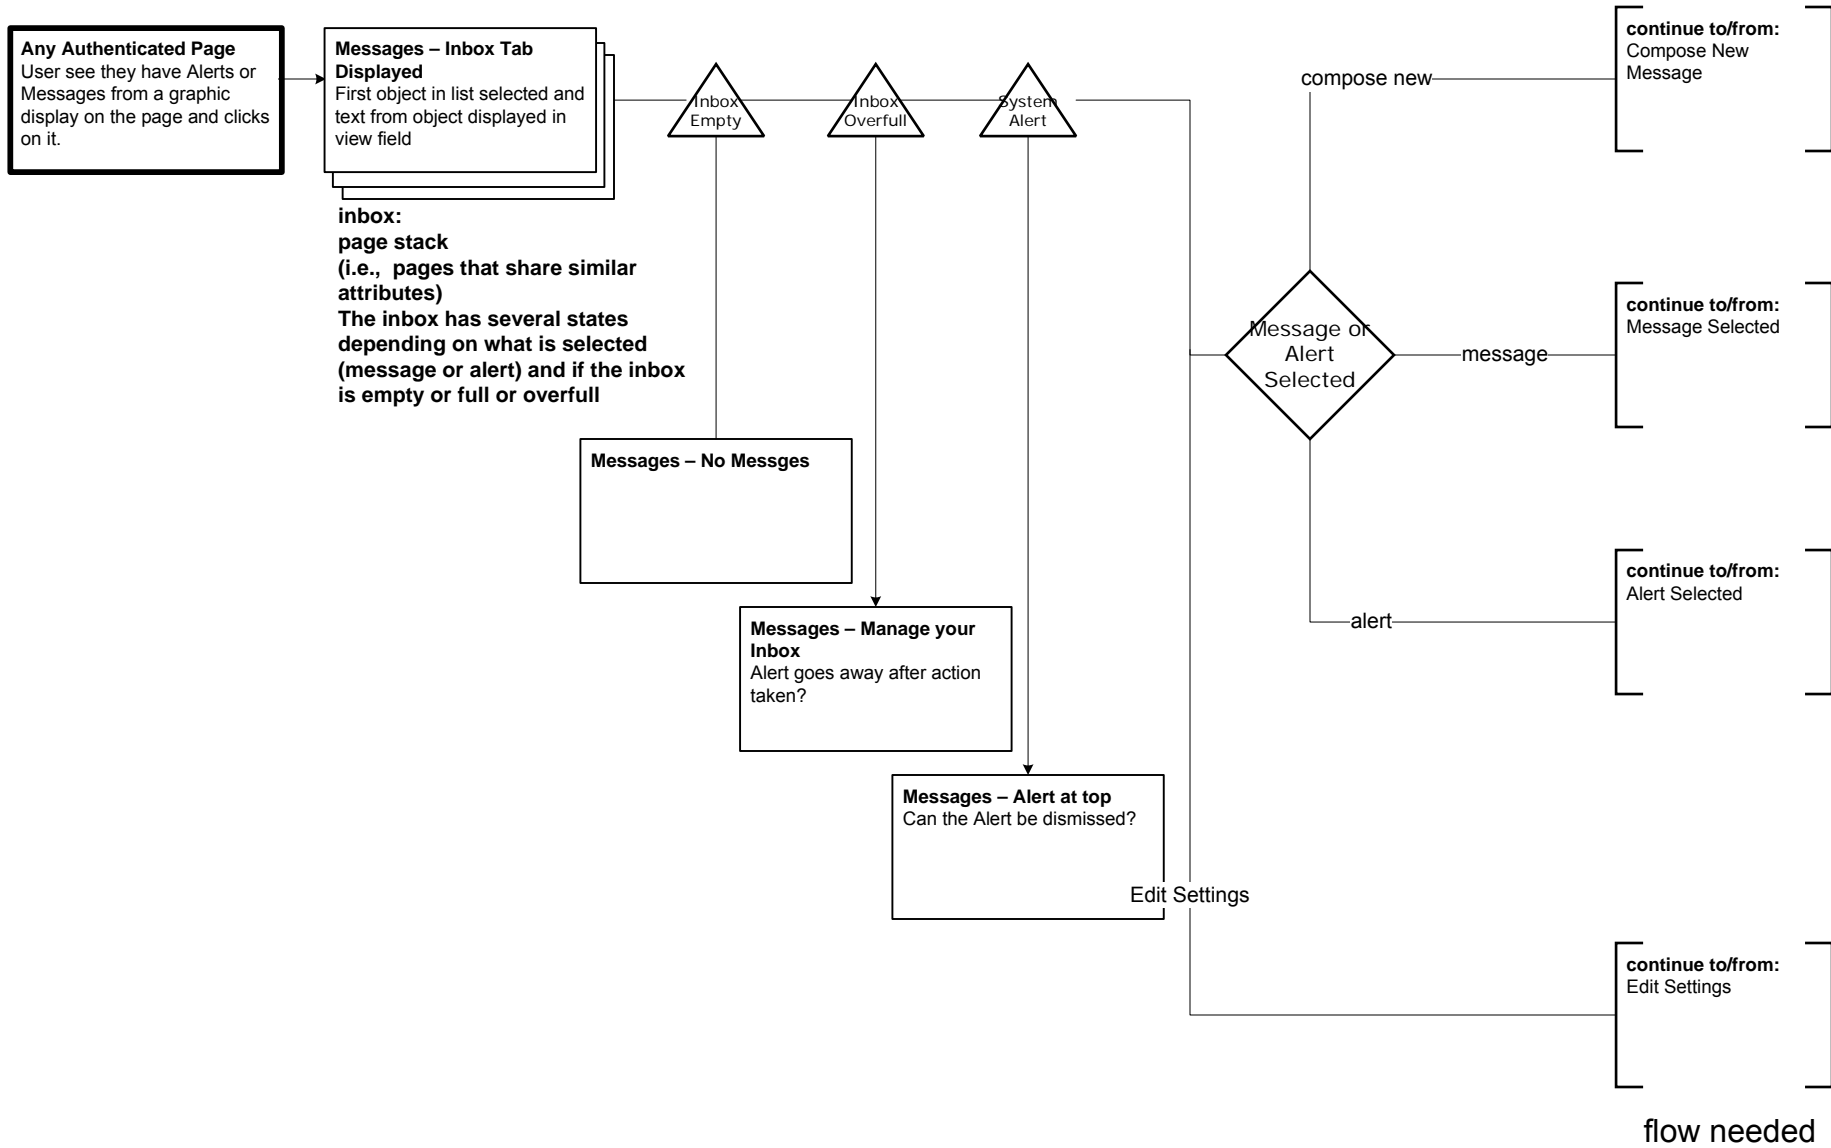

Scenario: View Inbox

Main Entry Points: Any authenticated page